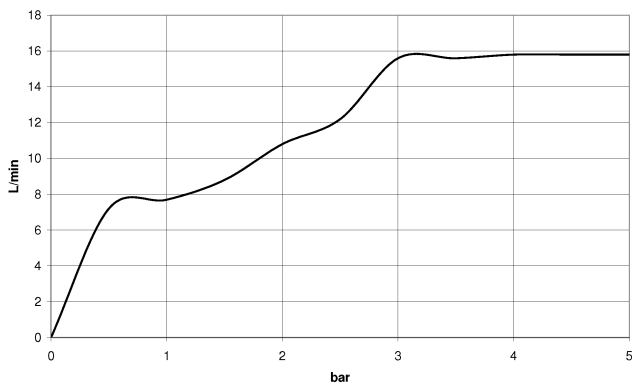

28 016 979

- Three or five settings: COMPACT RAIN, COMPACT SOFT FLOW, COMPACT AQUAPRESSURE FLOW, max. flow rate 15 l/min (at 3 bar)
- with anti-scale system
- spray head Ø 130 mm
- 1/2" connection

Intrinsic protection against back flow.

## Hand shower - Chrome

IMO

28 016 979

28 016 979

mm [inches]

### Flow rate chart