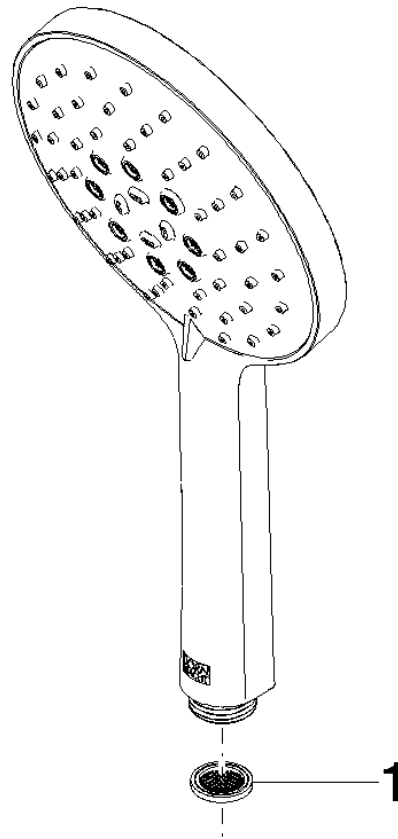

28 016 979

Spare parts list

No.	Item Number	Name	Quantity used	Delivery time
1	09 23 01 039 90	sieve	1	2