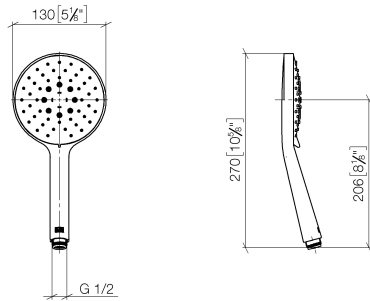

28 016 979

- Three or five settings: COMPACT RAIN, COMPACT SOFT FLOW, COMPACT AQUAPRESSURE FLOW, max. flow rate 15 l/min (at 3 bar)
- with anti-scale system
- spray head Ø 130 mm
- 1/2" connection

Intrinsic protection against back flow.

Fits: IMO, LULU, MADISON, MEM, TARA, CL.1, LISSÉ, VAIA, META, CYO

	Chrome	28 016 979-00
	Chrome	28 016 979-00 0010
	Brushed Platinum	28 016 979-06 0010
	Brushed Platinum	28 016 979-06
	Platinum	28 016 979-08
	Platinum	28 016 979-08 0010
	Dark Chrome	28 016 979-19
	Dark Chrome	28 016 979-19 0010
	Light Gold	28 016 979-26
	Light Gold	28 016 979-26 0010
	Brushed Light Gold	28 016 979-27
	Brushed Light Gold	28 016 979-27 0010
	Brushed Durabrass (23kt Gold)	28 016 979-28
	Brushed Durabrass (23kt Gold)	28 016 979-28 0010
	Matte Black	28 016 979-33
	Matte Black	28 016 979-33 0010
	Brushed Bronze	28 016 979-42 0010
	Brushed Bronze	28 016 979-42
	Brushed Champagne (22kt Gold)	28 016 979-46 0010
	Brushed Champagne (22kt Gold)	28 016 979-46
	Champagne (22kt Gold)	28 016 979-47
	Champagne (22kt Gold)	28 016 979-47 0010
	Brushed Chrome	28 016 979-93
	Brushed Chrome	28 016 979-93 0010
	Brushed Dark Platinum	28 016 979-99
	Brushed Dark Platinum	28 016 979-99 0010

## Hand shower - Chrome

IMO

28 016 979

28 016 979

mm [inches]